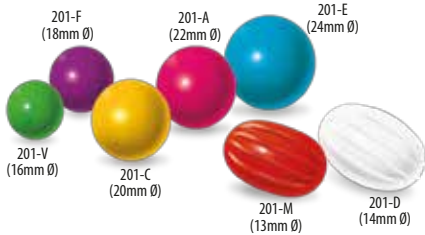

**Bay Balon Misket Tutti Frutti Aromalı Şekerli Sakız
Tutti Frutti Flavoured Bubble Gum**

Ürün kodu/ Product code: **201-V** (3,3g) 900g
201-F (4g) 820g
201-C (4,5g) 1000g
201-A (5,5g) 1000g
201-E (9g) 1000g
201-M (4g) 1000g
201-D (4,5g) 1000g

Paketleme / Packaging: 12
Brüt ağırlık/ Gross weight (g): 11587 / 10627 / 12787
Koli ölçüsü/ Dimensions of carton (mm): 255x510x221
20' / 20 ft. container: 975
40 HC / 40 ft. container: 1984 / 2164 / 1798

Ürün kodu/ Product code: **202-G** (4,5g)

Paketleme / Packaging: 24 x 6
Brüt ağırlık/ Gross weight (g): 7123
Koli ölçüsü/ Dimensions of carton (mm): 400x667x117
20' / 20 ft. container: 192
40 HC / 40 ft. container: 897